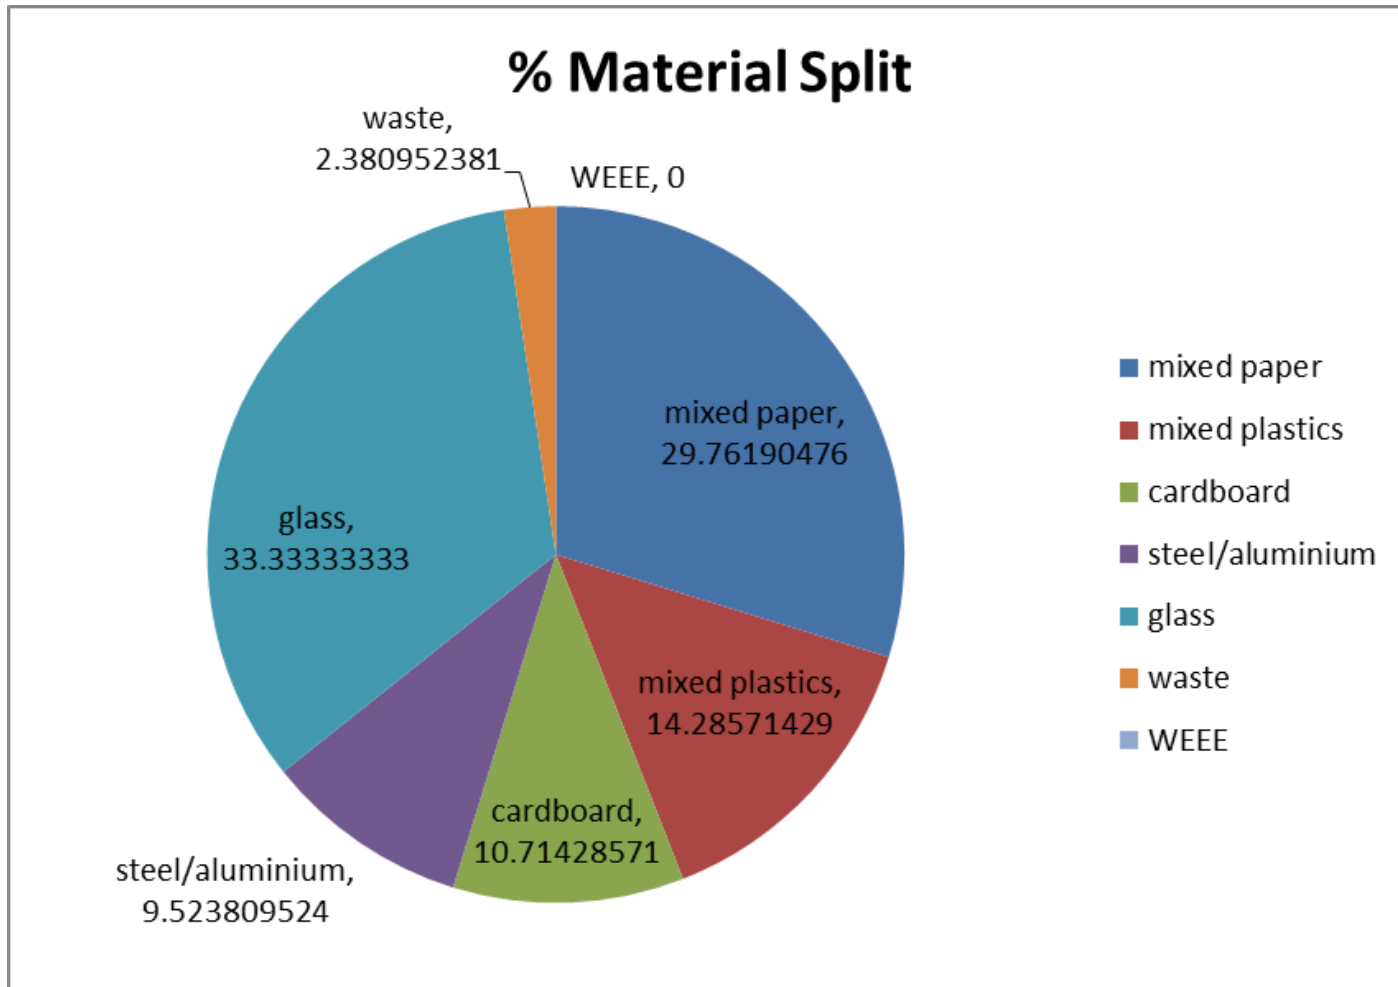

Source: Defra – Waste Statistics Regulation return to Eurostat, 2004 to 2008

What's in your bin?

West Oxfordshire Material Test

Testing conforms to MRF code of conduct
Gravimetric sample based on total tonnage received

- Paper / Cardboard

UK mills

Export Markets –

Spain

China

India

Sorted Materials

- **Plastics**
 - Mainly UK supply
 - Plastics Eco
 - Veolia
 - Biffa
 - Roydon