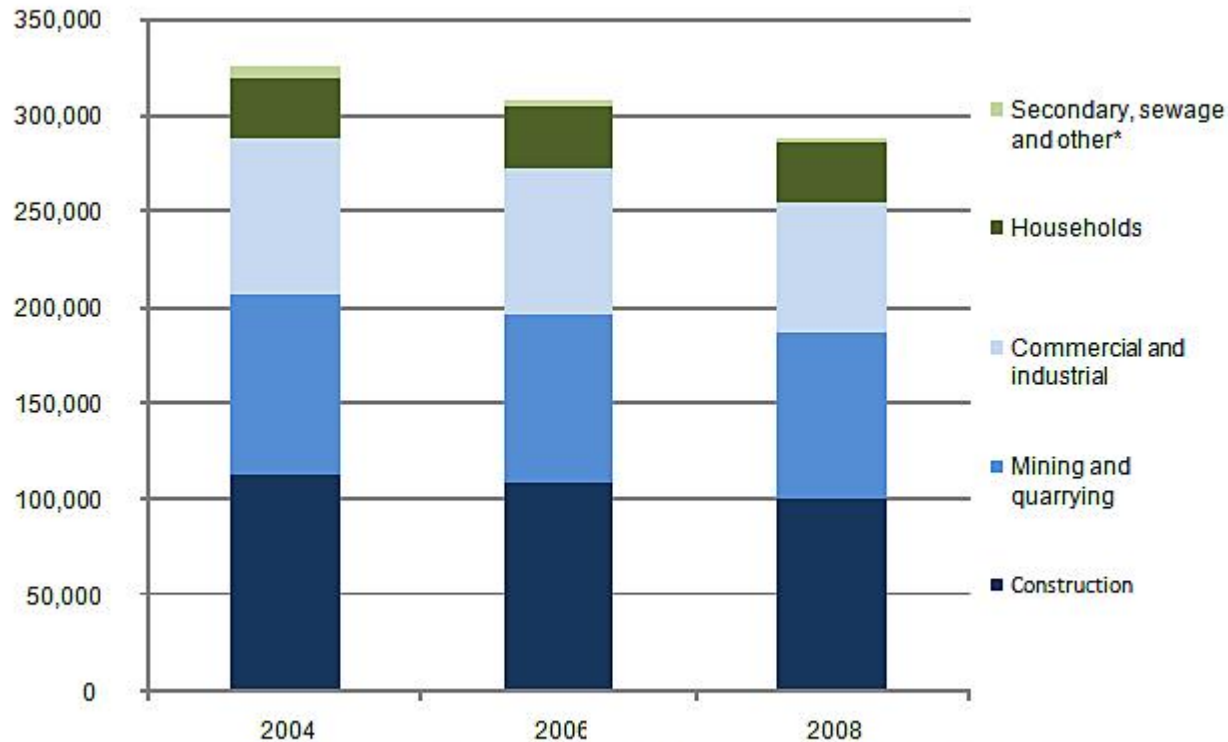

Pure Recycling

MRF Presentation – West Oxfordshire District Council

Introduction

Andrew Smith – Regional Director

Matt Gibbon – Head of Sales and Marketing

Pie size

Total waste generation by sector, UK, 2004 to 2008